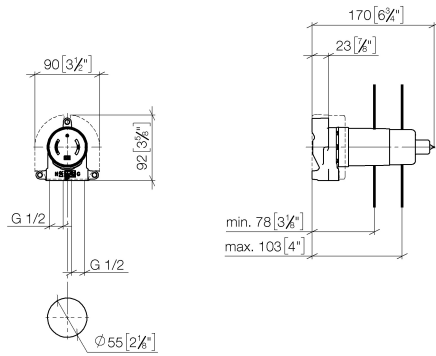

Concealed wall mounting -

35 003 970 90

- red brass, lead-free
- 2x female thread 1/2" connections
- dust cover
- anti-water packing
- soundproofing

Can only be combined with exposed trim parts 26
024 661-FF / 36 013 660-FF / 36 045 660-FF / 36
013 970-FF / 36 045 970-FF / 36 804 661-FF.

Recommended miscellaneous

Extension 25 mm -

12 179 970 90

- Can only be combined with
exposed trim parts 36 804 661-FF.

Concealed wall mounting -

35 003 970 90

mm [inches]

Flow rate chart

Certificates

DVGW_DW-
6512DN0127.

LGA_18589.

WRAS_2003025.

WRAS_2101023.

Concealed wall mounting -

35 003 970 90

Spare parts list

No.	Item Number	Name	Quantity used	Delivery time
1	05 30 31 029 00 90	fixing set	1	2
2	09 11 11 019 90	accessories	2	2
3	09 14 10 112 90	seal	1	2
4	09 14 10 139 90	seal	1	2
5	09 31 20 038 90	plug	1	2
6	09 20 97 010 90	cap	1	2
7	04 14 03 079 00 90	gasket kit	1	2
8	09 21 02 178 90	cap	1	2