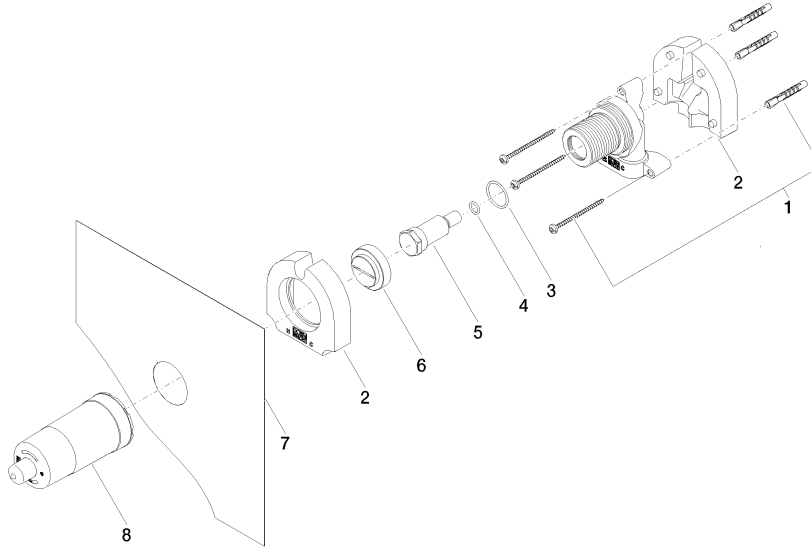

Concealed wall mounting -

35 003 970 90

- red brass, lead-free
- 2x female thread 1/2" connections
- dust cover
- anti-water packing
- soundproofing

Can only be combined with exposed trim parts 26
024 661-FF / 36 013 660-FF / 36 045 660-FF / 36
013 970-FF / 36 045 970-FF / 36 804 661-FF.

Recommended miscellaneous

Extension 25 mm -

12 179 970 90

- Can only be combined with
exposed trim parts 36 804 661-FF.

Concealed wall mounting -

35 003 970 90

mm [inches]

Flow rate chart

Certificates

DVGW_DW-
6512DN0127.

LGA_18589.

WRAS_2003025.

WRAS_2101023.

Concealed wall mounting -

35 003 970 90

Spare parts list

No.	Item Number	Name	Quantity used	Delivery time
1	05 30 31 029 00 90	fixing set	1	2
2	09 11 11 019 90	accessories	2	2
3	09 14 10 112 90	seal	1	2
4	09 14 10 139 90	seal	1	2
5	09 31 20 038 90	plug	1	2
6	09 20 97 010 90	cap	1	2
7	04 14 03 079 00 90	gasket kit	1	2
8	09 21 02 178 90	cap	1	2