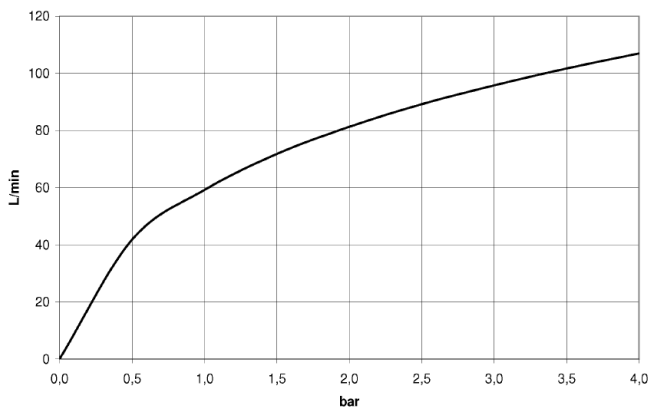

Concealed wall mounting -

35 003 970 90

- red brass, lead-free
- 2x female thread 1/2" connections
- dust cover
- anti-water packing
- soundproofing

Can only be combined with exposed trim parts 26
024 661-FF / 36 013 660-FF / 36 045 660-FF / 36
013 970-FF / 36 045 970-FF / 36 804 661-FF.

Recommended miscellaneous

Extension 25 mm -

12 179 970 90

- Can only be combined with
exposed trim parts 36 804 661-FF.

Concealed wall mounting -

35 003 970 90

mm [inches]

Flow rate chart